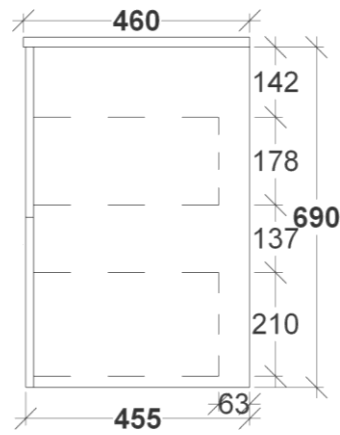

WALL HUNG SIDE VIEW

WALL HUNG FRONT VIEW

ALL SIZES SHOWN ARE NOMINAL & SHOULD BE CHECKED PRIOR TO
INSTALLATION

LENNOX VANITY SPECIFICATIONS

RIFCO

EST. 1975

KICK SIDE VIEW

KICK FRONT VIEW

ALL SIZES SHOWN ARE NOMINAL & SHOULD BE CHECKED PRIOR TO INSTALLATION