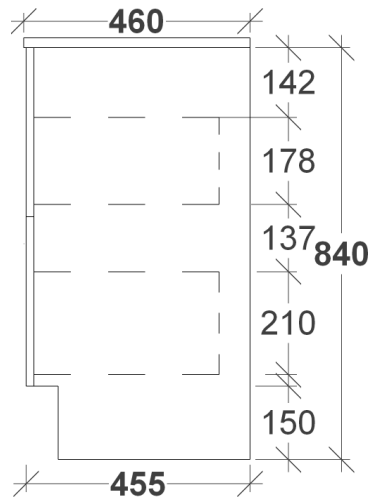

WALL HUNG SIDE VIEW

WALL HUNG FRONT VIEW

ALL SIZES SHOWN ARE NOMINAL & SHOULD BE CHECKED PRIOR TO
INSTALLATION

LENNOX VANITY SPECIFICATIONS

RIFCO

EST. 1975

KICK SIDE VIEW

KICK FRONT VIEW

ALL SIZES SHOWN ARE NOMINAL & SHOULD BE CHECKED PRIOR TO INSTALLATION