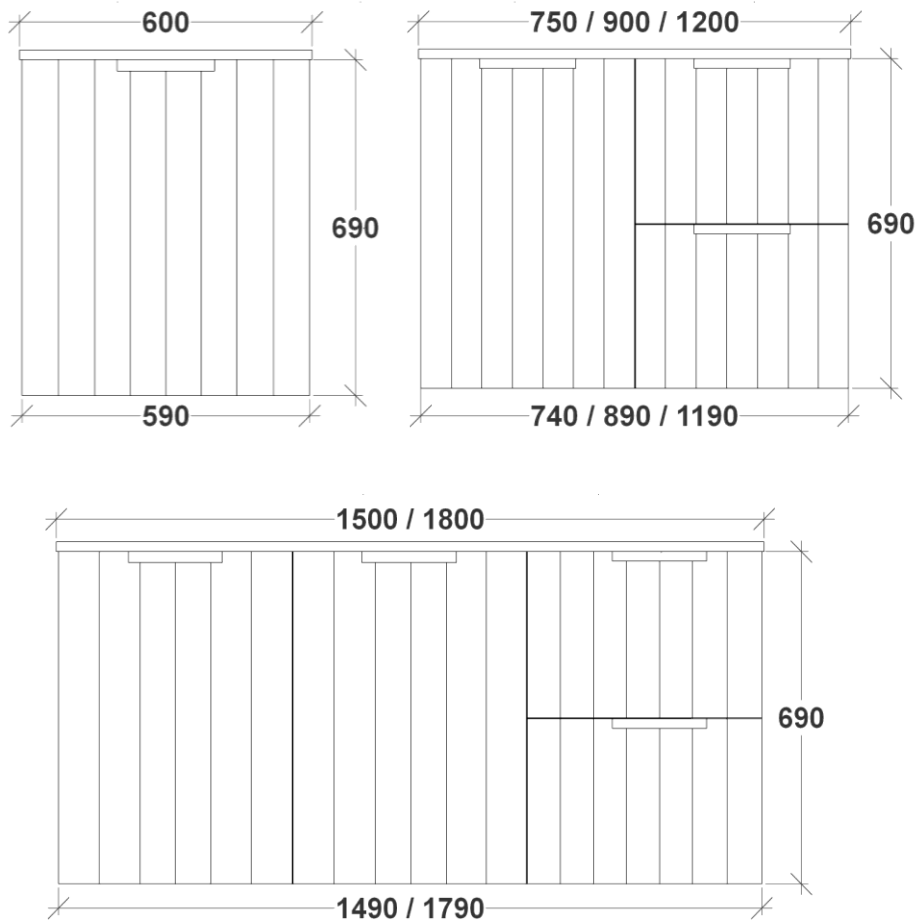

WALL HUNG SIDE VIEW

WALL HUNG FRONT VIEW

ALL SIZES SHOWN ARE NOMINAL & SHOULD BE CHECKED PRIOR TO
INSTALLATION

LENNOX VANITY SPECIFICATIONS

RIFCO

EST. 1975

KICK SIDE VIEW

KICK FRONT VIEW

ALL SIZES SHOWN ARE NOMINAL & SHOULD BE CHECKED PRIOR TO INSTALLATION