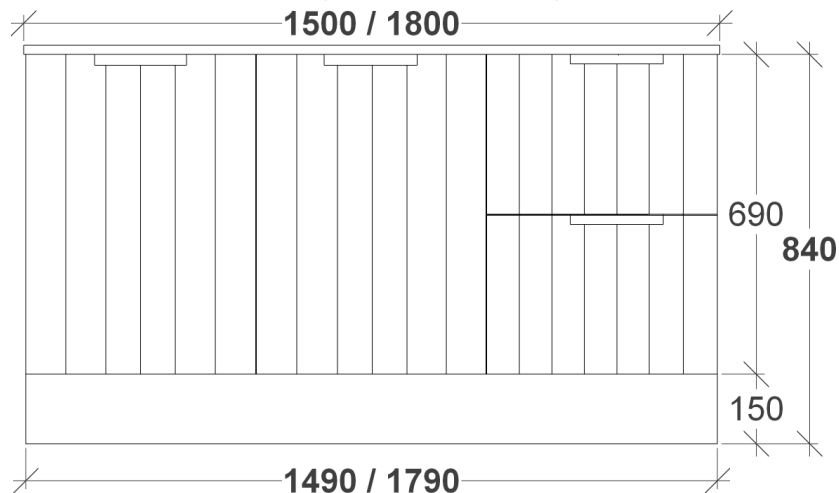

WALL HUNG SIDE VIEW

WALL HUNG FRONT VIEW

ALL SIZES SHOWN ARE NOMINAL & SHOULD BE CHECKED PRIOR TO
INSTALLATION

LENNOX VANITY SPECIFICATIONS

RIFCO

EST. 1975

KICK SIDE VIEW

KICK FRONT VIEW

ALL SIZES SHOWN ARE NOMINAL & SHOULD BE CHECKED PRIOR TO INSTALLATION