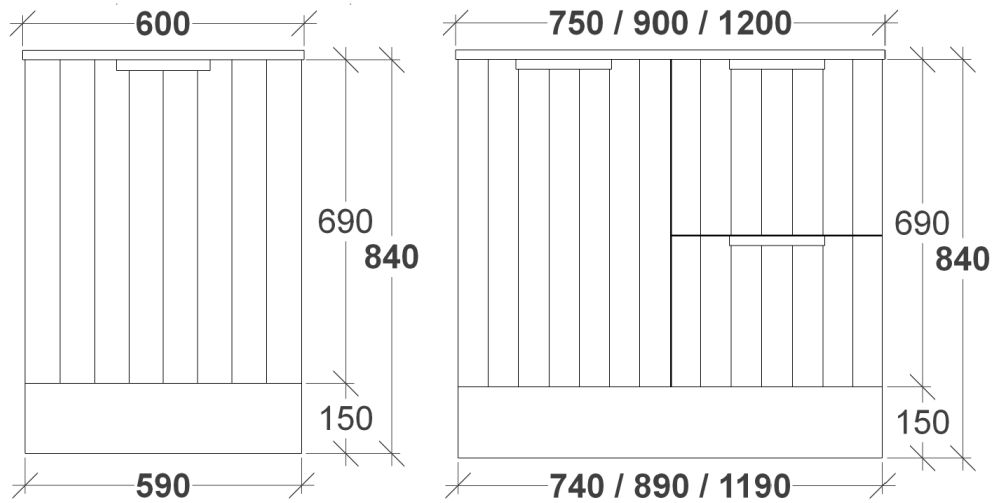

WALL HUNG SIDE VIEW

WALL HUNG FRONT VIEW

ALL SIZES SHOWN ARE NOMINAL & SHOULD BE CHECKED PRIOR TO
INSTALLATION

LENNOX VANITY SPECIFICATIONS

RIFCO

EST. 1975

KICK SIDE VIEW

KICK FRONT VIEW

ALL SIZES SHOWN ARE NOMINAL & SHOULD BE CHECKED PRIOR TO INSTALLATION